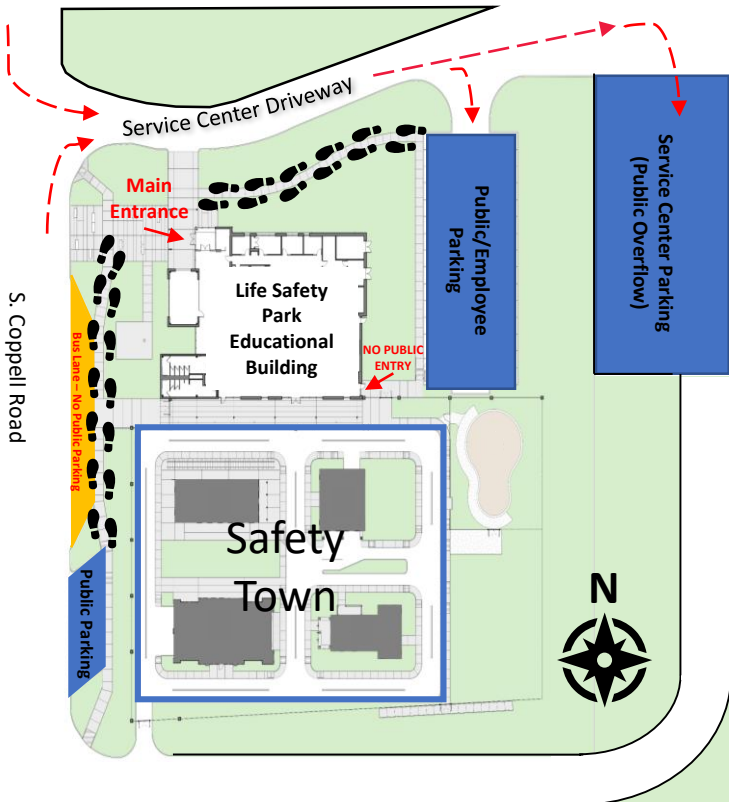

# Life Safety Park Parking Map

Public parking is available off of S. Coppell Rd, and in the two lots following the Service Center Driveway. Please use the sidewalks to enter the Main Entrance off of S. Coppell Rd.

S. Coppell Road

Bus Lane - No Public Parking

Public Parking

Service Center Driveway

Main Entrance

Life Safety Park Educational Building

NO PUBLIC ENTRY

Public/Employee Parking

Service Center Parking (Public Overflow)

Safety Town